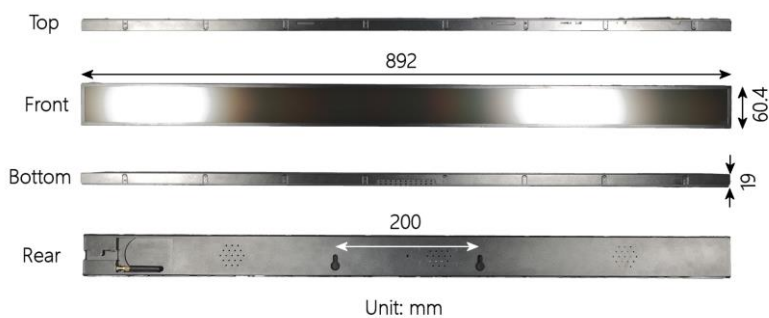

Drawing

Subject to change without prior notice